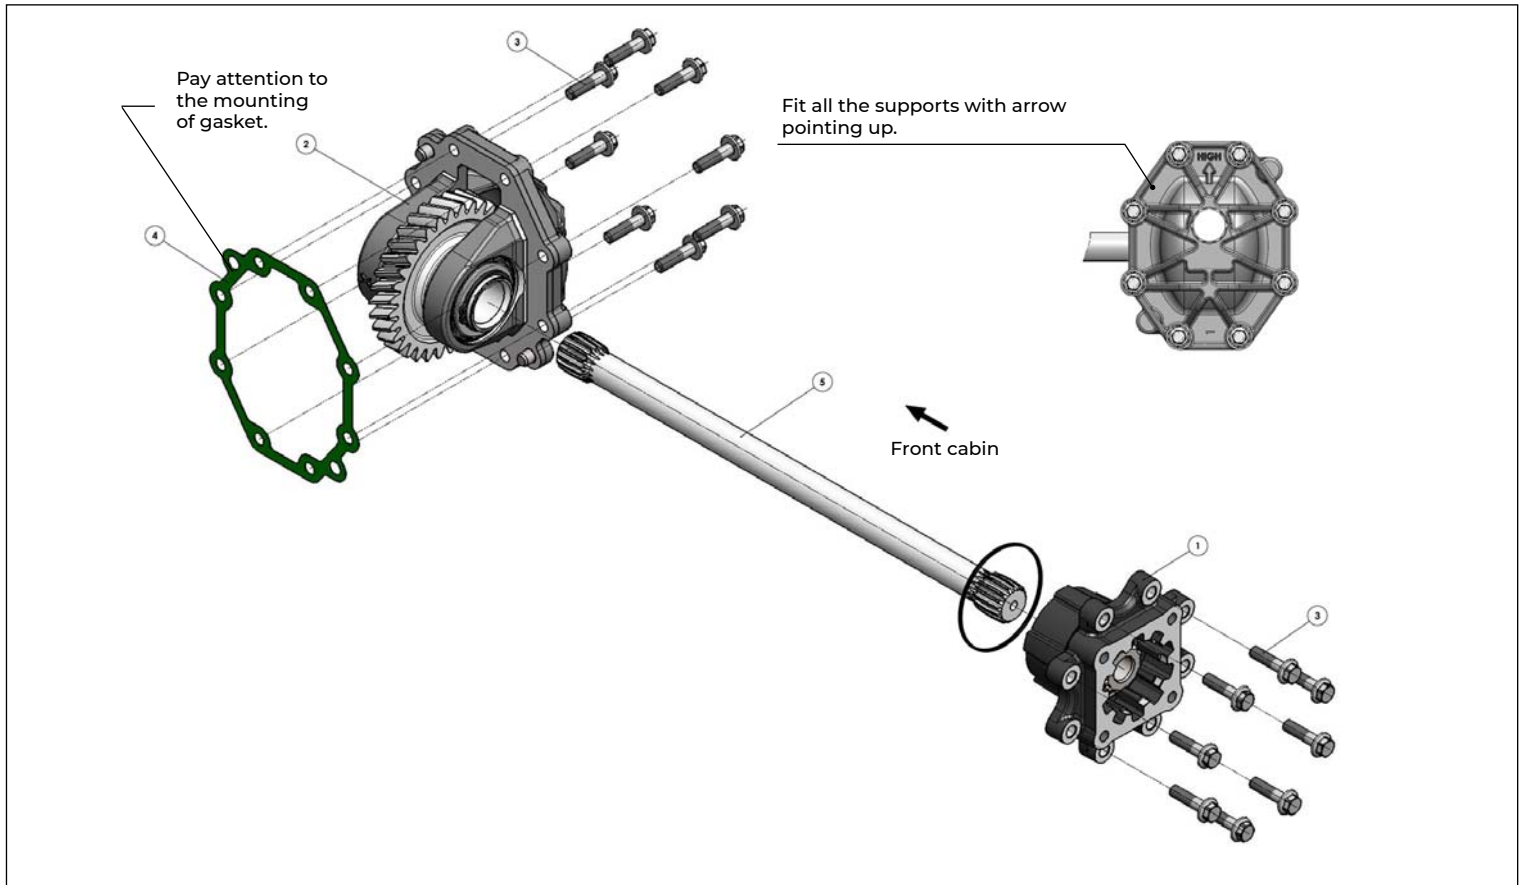

Type Gearbox:

SCANIA transmissions GR-GRS-GRSO

Specifications

Scania Gearbox	GR 905 - GRS 905
KIT code	021411103
Scania OEM PTO code	EG 651 P
Ratio	1.28/1.58
Torque	700 Nm

note:

PTO is not included with the adaptor kit. Refer to PTO INDEX for selecting high-power PTO model compatible with the adaptor or contact Hyva.

General Info

Due to patent pending the adaptor PTO's cannot be sold and used in the following Countries: Germany, France, UK, Sweden and Brazil.

Related documentation

Mounting instructions: PTO-0031